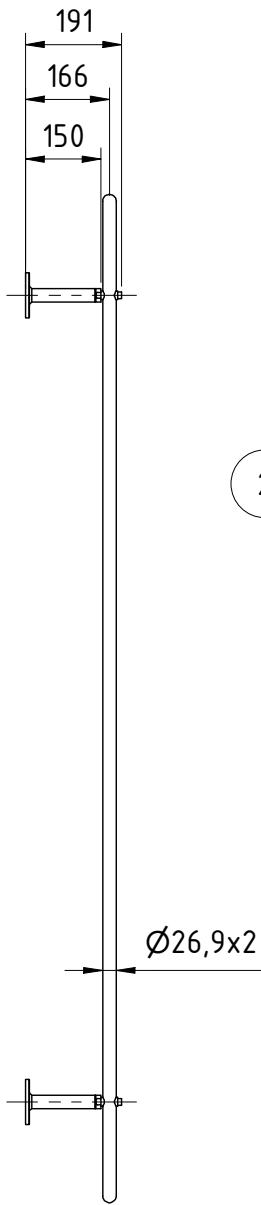

Webnet Frames Kit 150 mm

B (1:1) 4 rods

150

826,9x2

The reproduction, distribution and utilization of this drawing as well as the communication of its contents to others without express authorization is prohibited. Offenders will be held liable for the payment of damages. All rights reserved in the event of the grant of a patent, utility model or design.

Assembly material according to catalog G2 technical, p. 71

Pos.	Anz./Qty.	Art.-No. / Standard	Bezeichnung / Description	Gewicht / Weight
4	4	30844-0800-045	Socket head screw DIN 912 M8x45 A4	
3	8	30862-0800-26	Post fitting	
2	4	30897-0150-10	Spacer GreenTrellis	
1	1	30924-6126-40	Webnet Frame Classic Kit 1x	