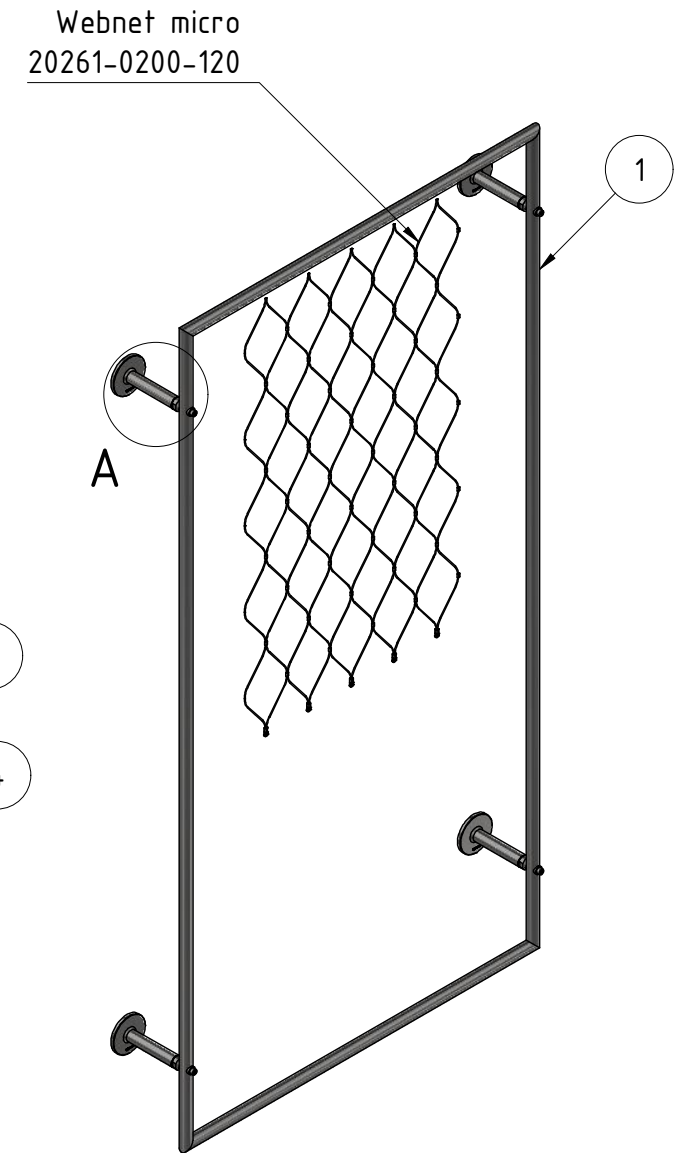

Webnet Frames Kit 150 mm

B (1:1) 4 rods

150

826,9x2

The reproduction, distribution and utilization of this drawing as well as the communication of its contents to others without express authorization is prohibited. Offenders will be held liable for the payment of damages. All rights reserved in the event of the grant of a patent, utility model or design.

Assembly material according to catalog G2 technical, p. 71

Pos.	Anz./Qty.	Art.-No. / Standard	Bezeichnung / Description	Gewicht / Weight
4	4	30844-0800-045	Socket head screw DIN 912 M8x45 A4	
3	8	30862-0800-26	Post fitting	
2	4	30897-0150-10	Spacer GreenTrellis	
1	1	30924-6126-40	Webnet Frame Classic Kit 1x	