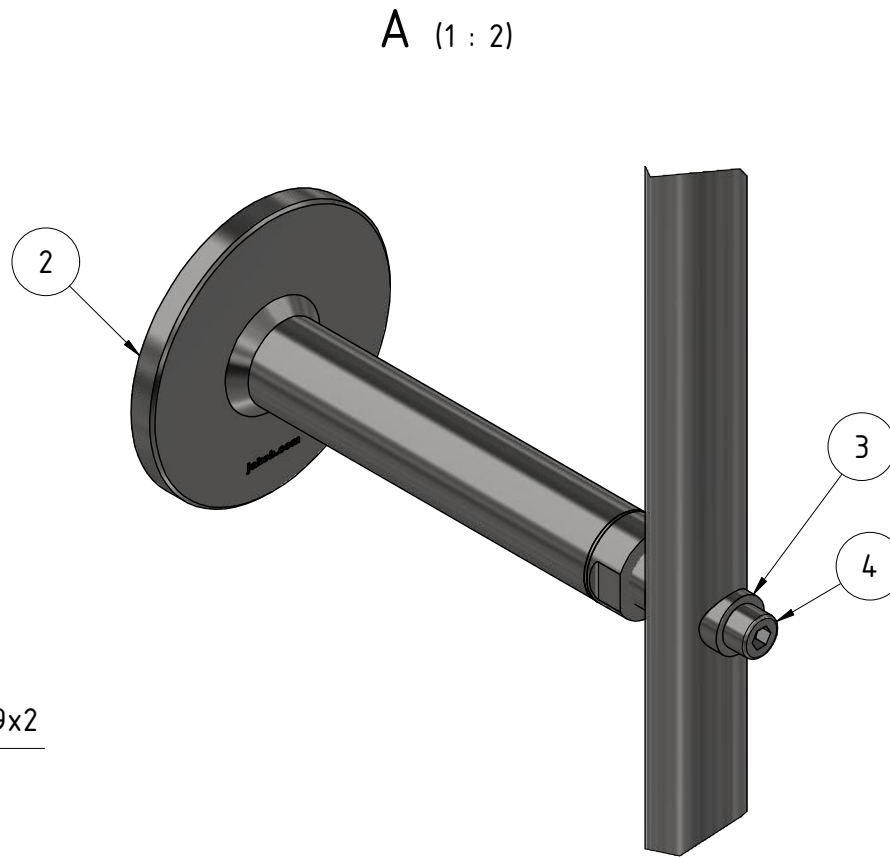

Webnet Frames Kit 150 mm

B (1:1) 4 rods

150

826,9x2

The reproduction, distribution and utilization of this drawing as well as the communication of its contents to others without express authorization is prohibited. Offenders will be held liable for the payment of damages. All rights reserved in the event of the grant of a patent, utility model or design.

Assembly material according to catalog G2 technical, p. 71

Pos.	Anz./Qty.	Art.-No. / Standard	Bezeichnung / Description	Gewicht / Weight
4	4	30844-0800-045	Socket head screw DIN 912 M8x45 A4	
3	8	30862-0800-26	Post fitting	
2	4	30897-0150-10	Spacer GreenTrellis	
1	1	30924-6126-40	Webnet Frame Classic Kit 1x	