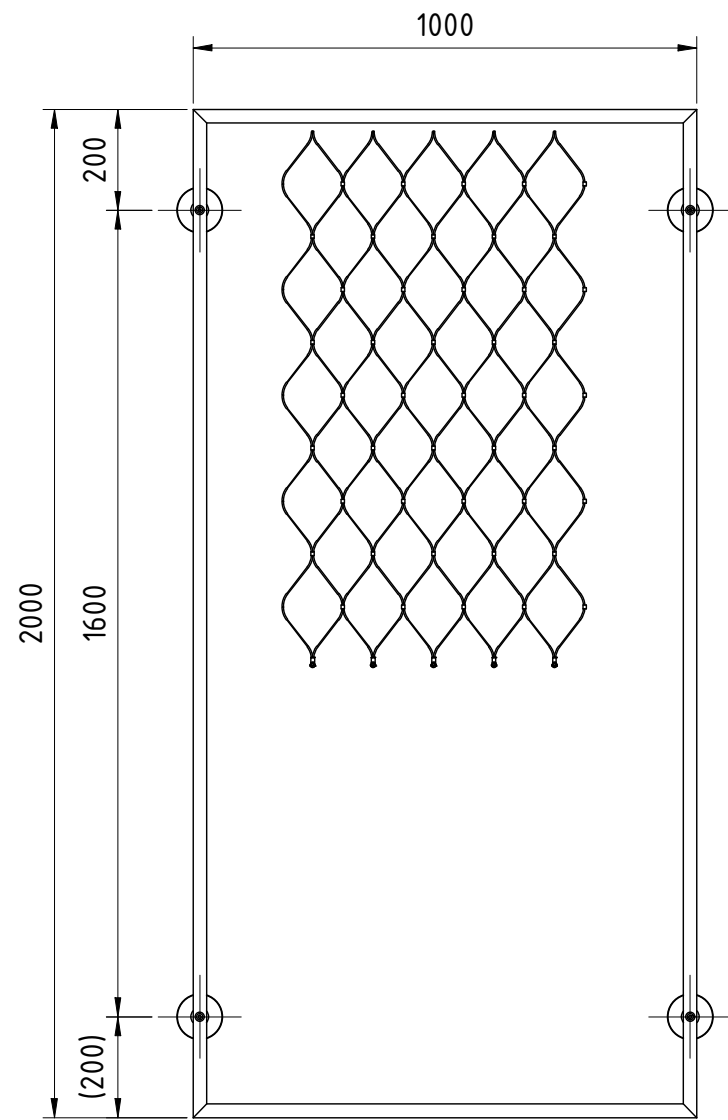

Webnet Frames Kit 150 mm

B (1:1) 4 rods

150

826,9x2

The reproduction, distribution and utilization of this drawing as well as the communication of its contents to others without express authorization is prohibited. Offenders will be held liable for the payment of damages. All rights reserved in the event of the grant of a patent, utility model or design.

Assembly material according to catalog G2 technical, p. 71

Pos.	Anz./Qty.	Art.-No. / Standard	Bezeichnung / Description	Gewicht / Weight
4	4	30844-0800-045	Socket head screw DIN 912 M8x45 A4	
3	8	30862-0800-26	Post fitting	
2	4	30897-0150-10	Spacer GreenTrellis	
1	1	30924-6126-40	Webnet Frame Classic Kit 1x	